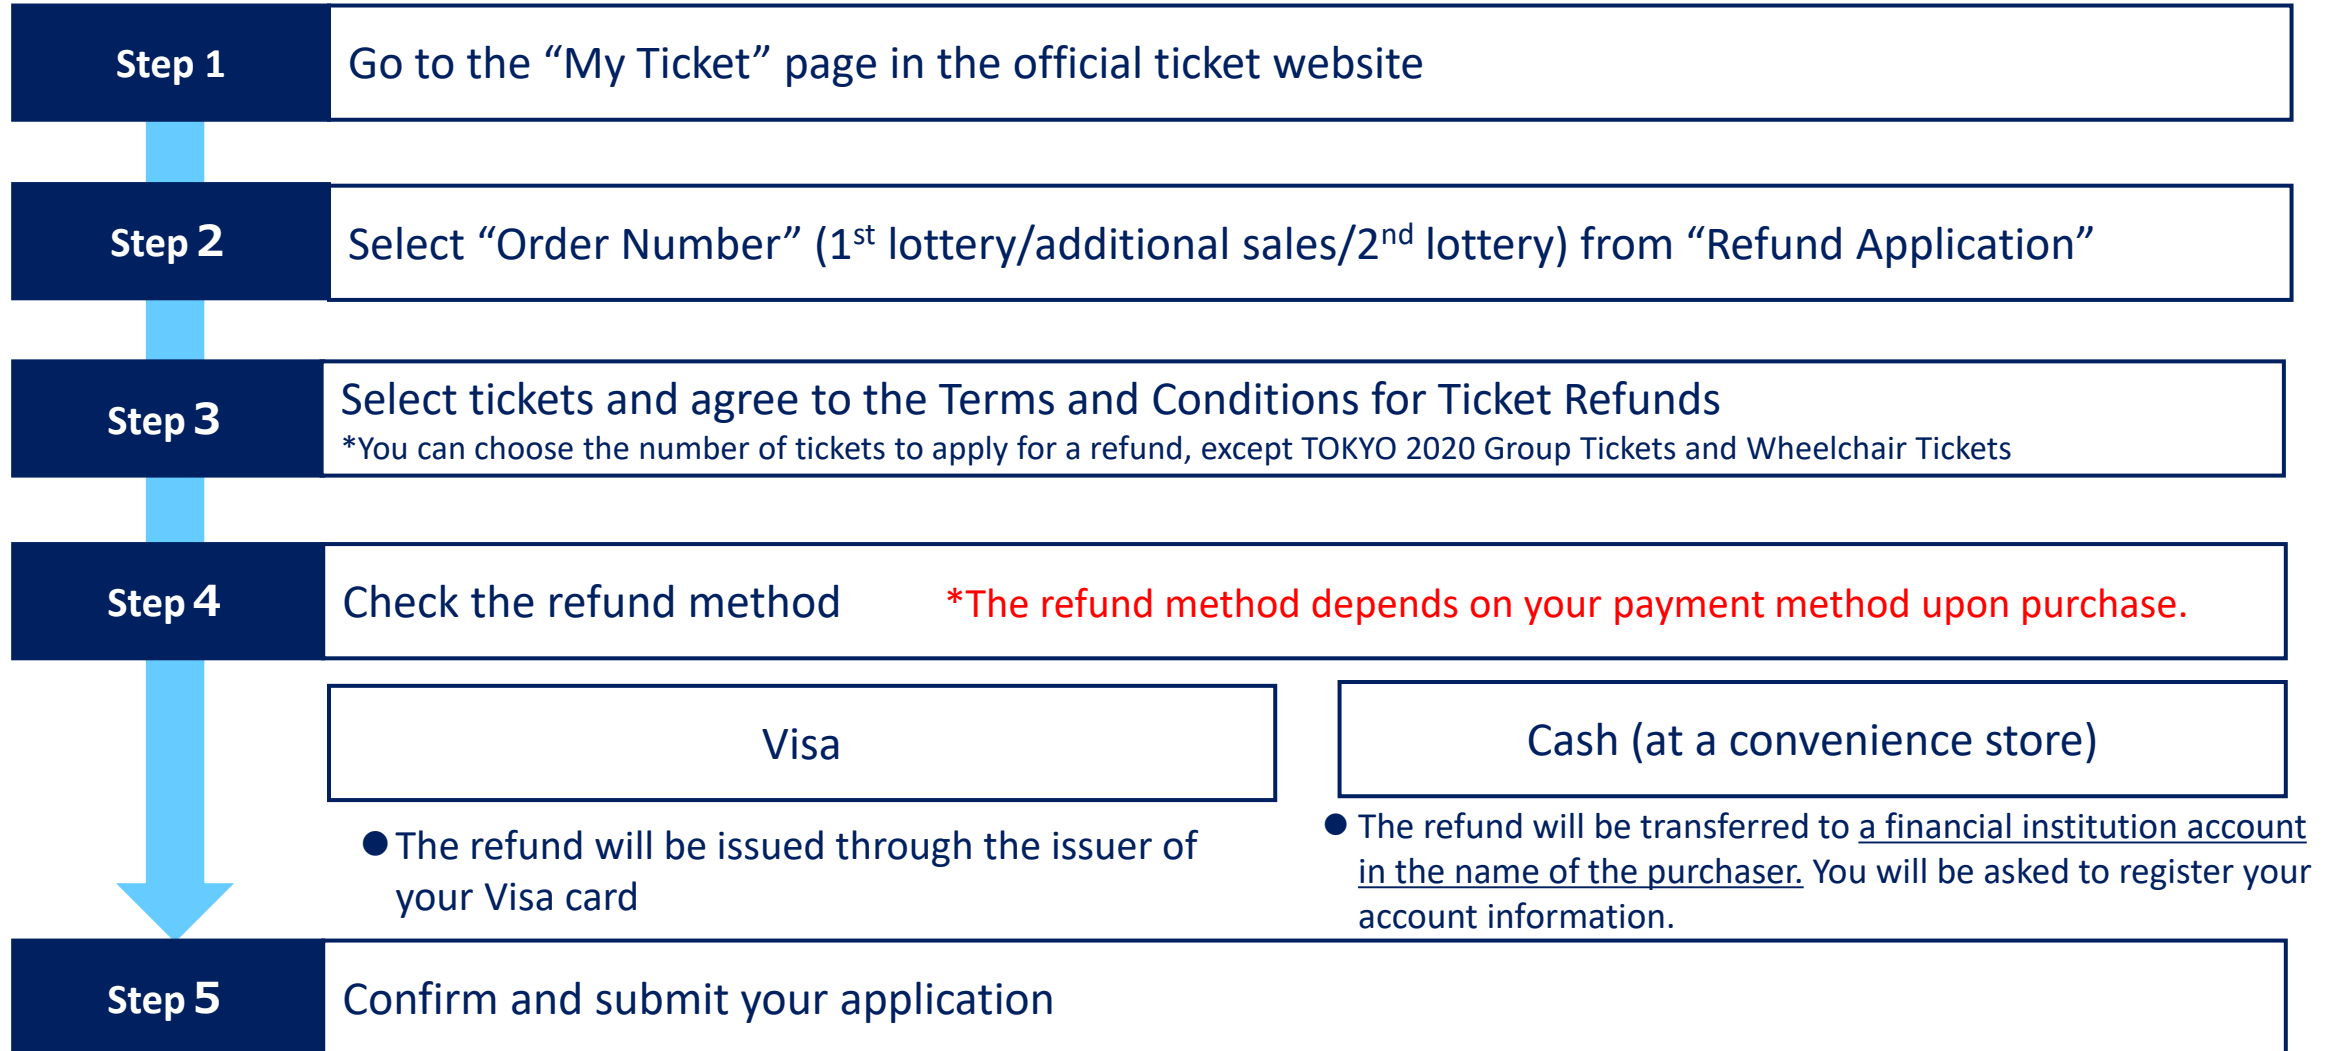

Overall Procedure of Refund Application

*You may not cancel your application after submission (but may apply for an additional refund during the application period).